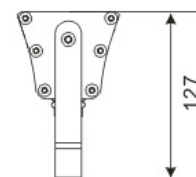

LED Wall Wash Lighting – LR-WW0102

Model No.	LR-WW0102
LED Type	CREE XP
LED Q'TY.	12
Beam Angle	45°
Minimum luminous flux(lm)	1476
Voltage	120-240V
LED Watt	24W
Environmental Temperature	- 20°C~60°C
Environmental Humidity	0%-95%
Safety Class	I
Safety Type	IP65
Material	Aluminium
Driver	Included