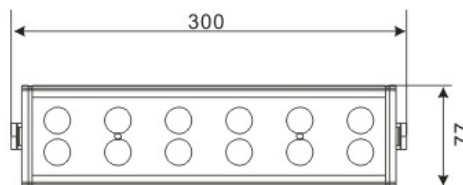

LED Wall Wash Lighting – LR-WW0102

Model No.	LR-WW0102
LED Type	CREE XP
LED Q'TY.	12
Beam Angle	45°
Minimum luminous flux(lm)	1476
Voltage	120-240V
LED Watt	24W
Environmental Temperature	- 20°C~60°C
Environmental Humidity	0%-95%
Safety Class	I
Safety Type	IP65
Material	Aluminium
Driver	Included